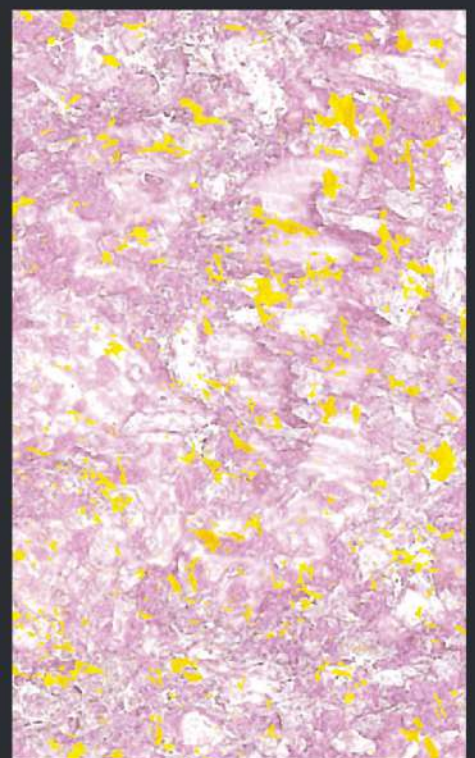

MEG 008

Scarlet