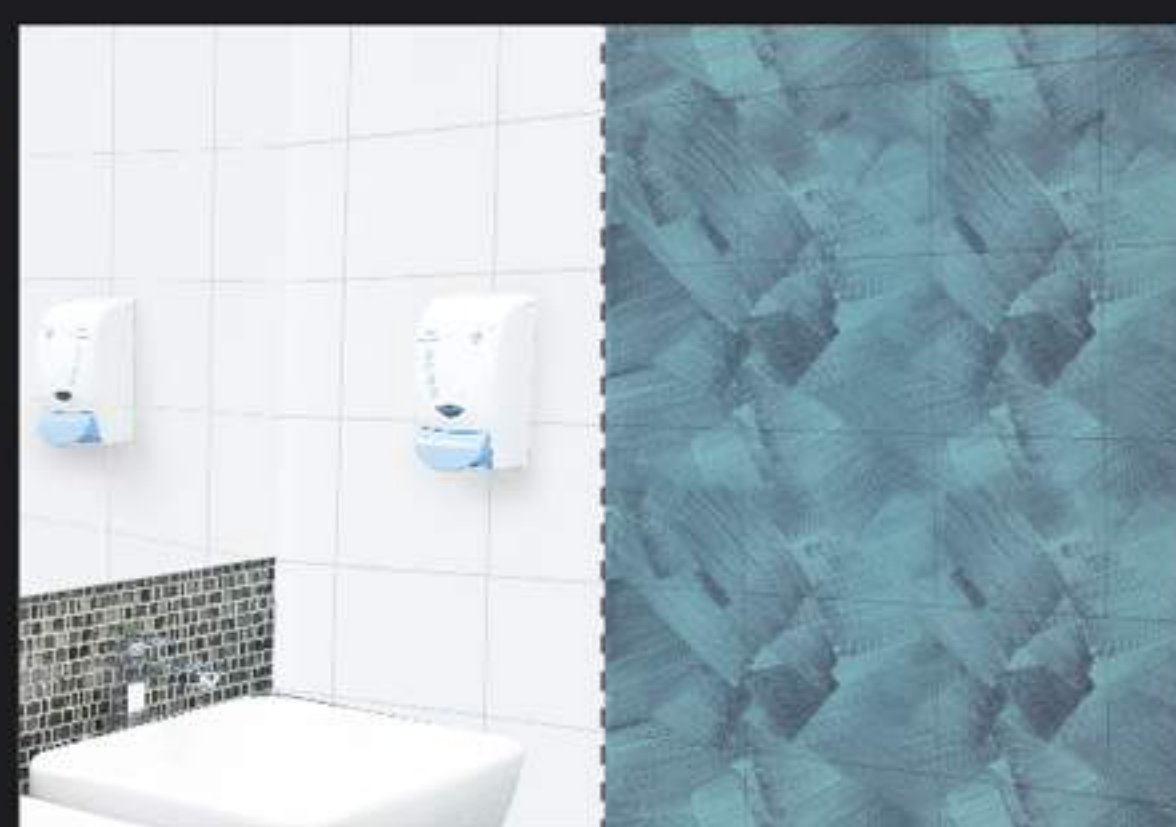

Create your **FROST** masterpiece

Apply 1 coat of any FROST variant on existing wall colour using 45 degree strokes in one direction.

Scan to watch the instruction video.

Create your **CLOUD** masterpiece

Apply 1 coat of any CLOUD variant on existing wall colour using irregular criss-cross strokes.

Scan to watch the instruction video.

PAINT ON DIFFERENT SURFACES

WOOD LAMINATE

Before

METAL

After Before

TILES