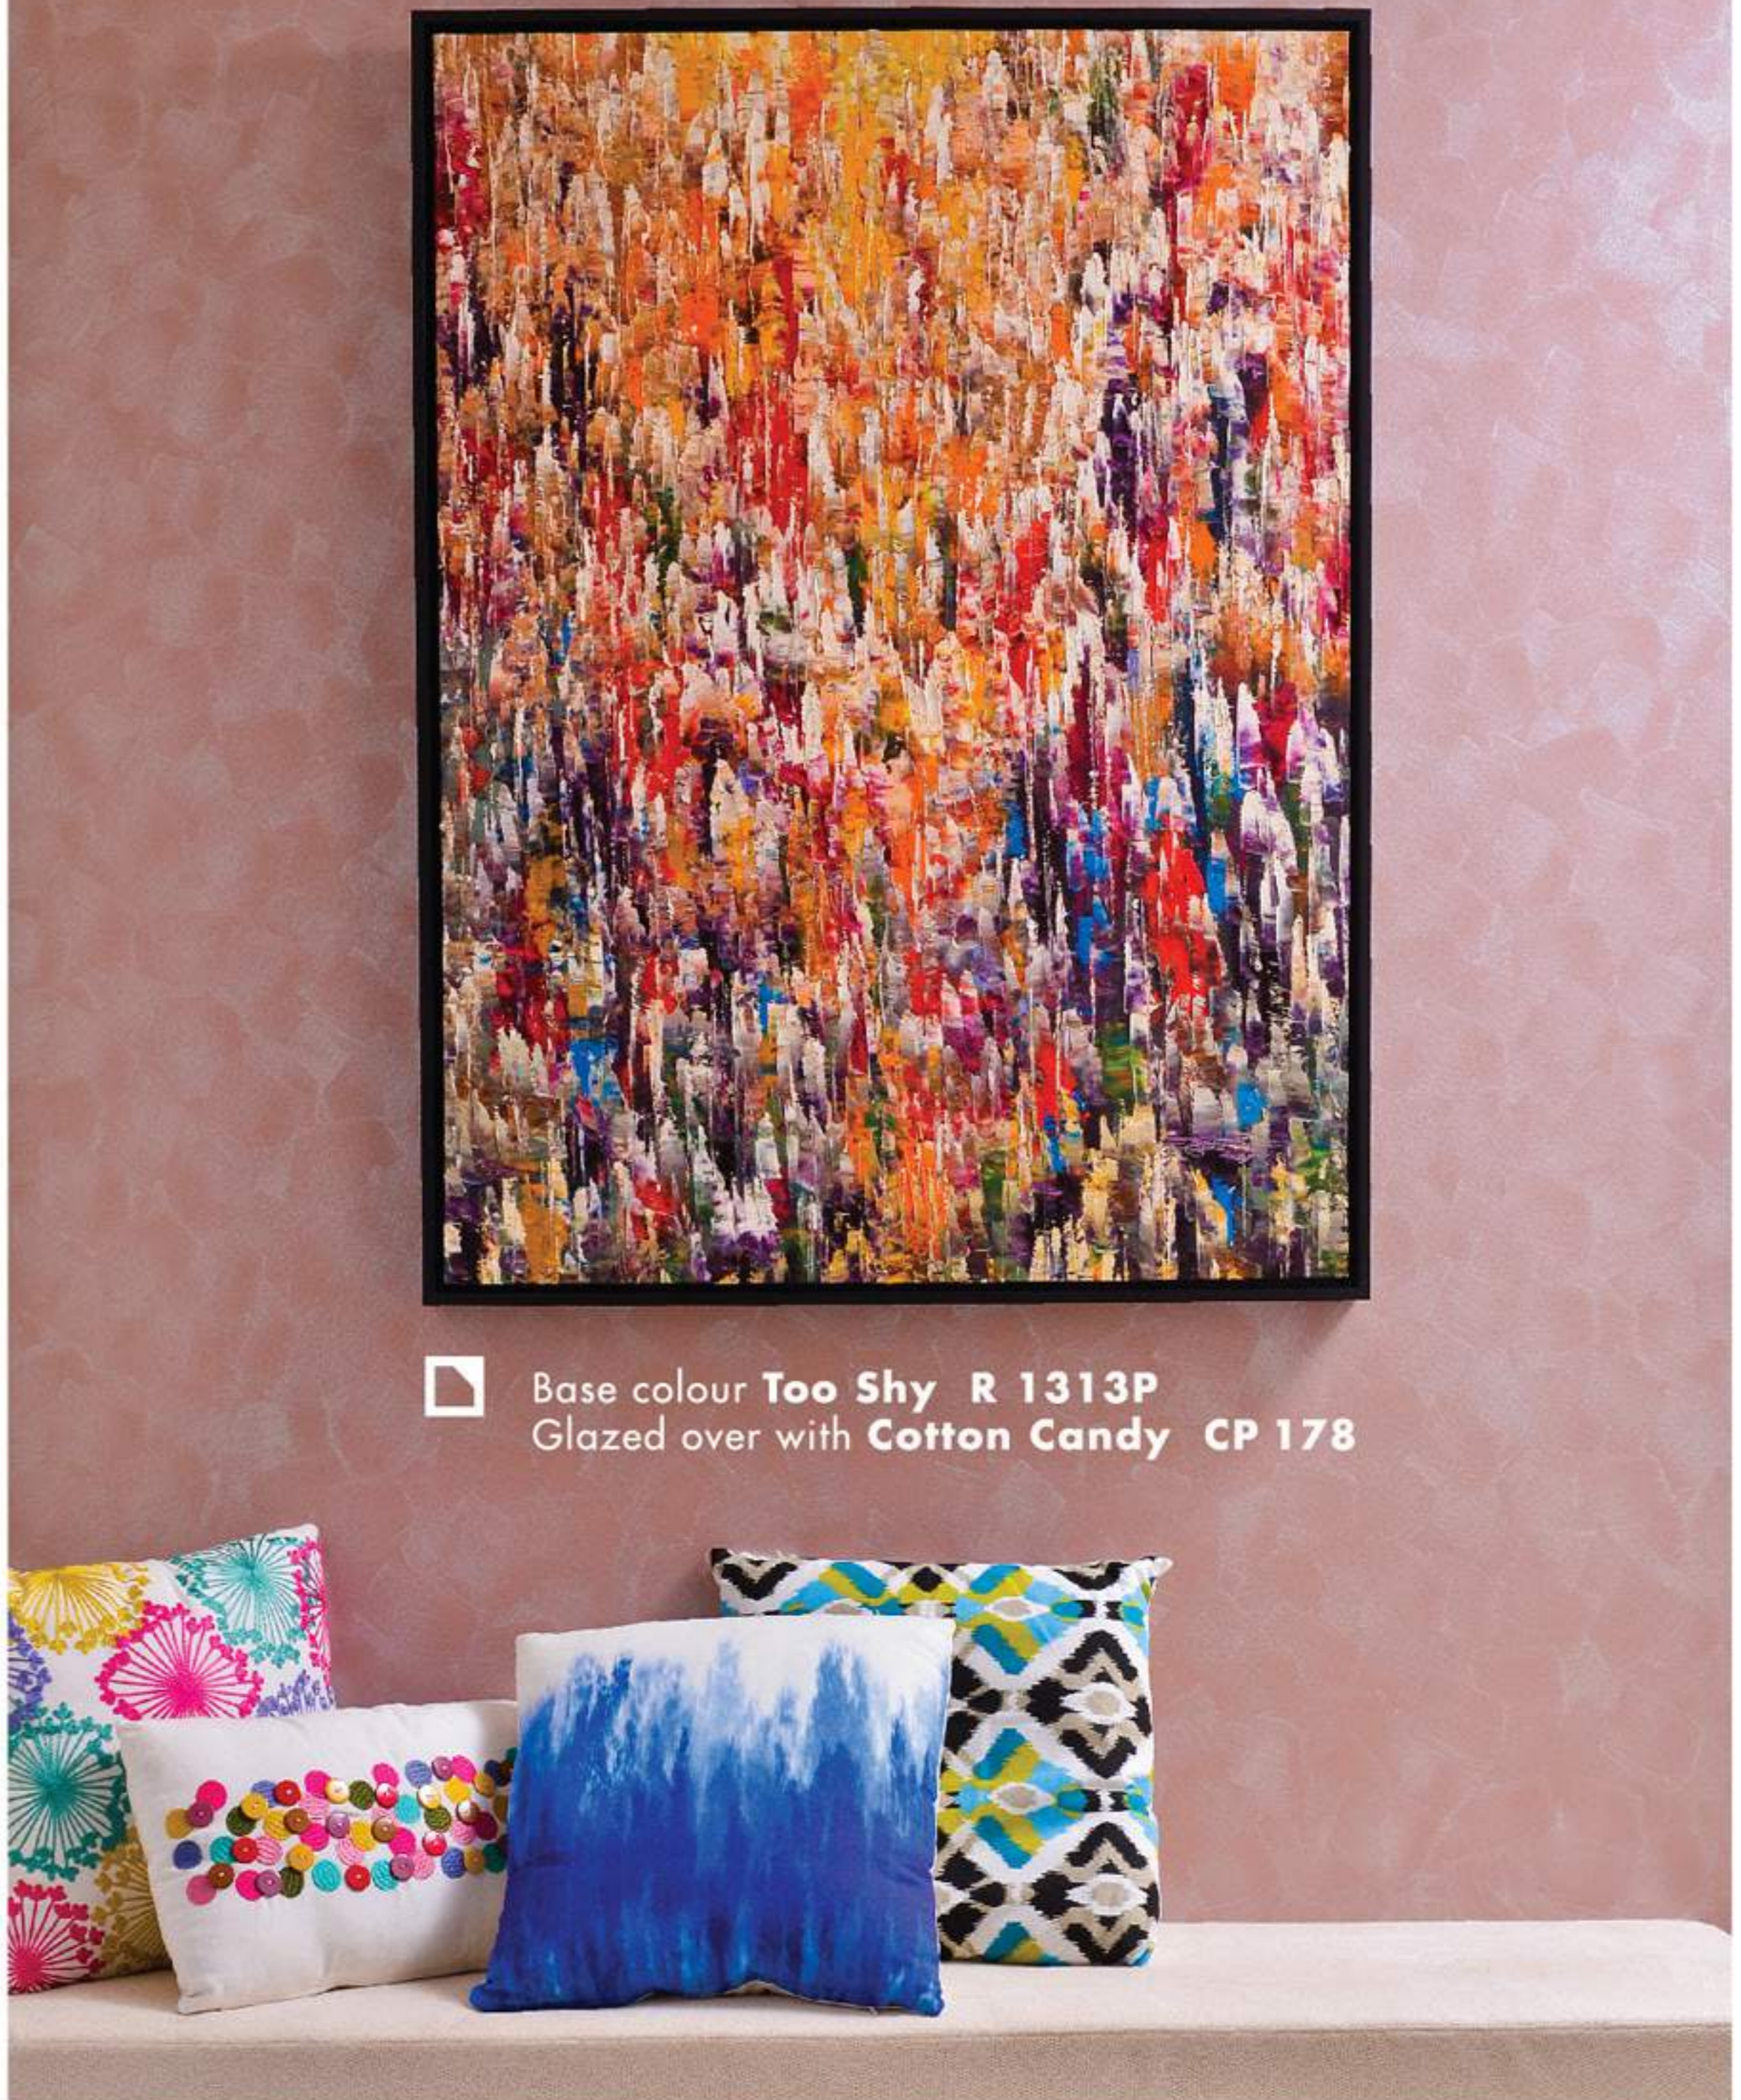

Base colour **Too Shy R 1313P**
Glazed over with **Cotton Candy CP 178**

All colours shown in this colour card are as close to actual Nippon Paint colours as modern printing techniques permit. Colour appearance/finishing will vary according to amount of coats, style of strokes applied and individual painting methods.